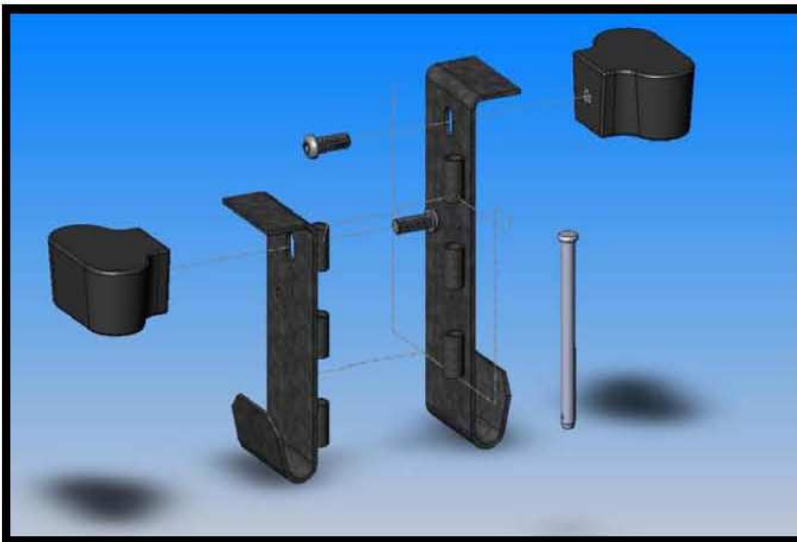

The addition of the new EZ Launch Accessible Transfer System is another first that provides accessibility for individuals with disabilities. The all new EZ Launch Accessible Transfer System offers a Transfer Bench with choices of variable heights that allows easy transfer from most wheelchairs to most kayaks and canoes. The Transfer Bench has two heights for transfer from different wheelchairs and two Transfer Slide Boards to accommodate different watercraft heights. The Transfer Slide Board lands securely on a railing system that stabilizes it and provides grab bar transfer assistance for easy side movement. It is constructed of all marine grade components and the primary component is anodized aluminum. The EZ Launch Accessible Transfer System comes complete with Transfer Bench, mating support/grab rail, and all necessary hardware to attach to a standard EZ Launch System that has at least two 80"x 10' docks .

Shipping Weight- 55lbs

500906R EZ Launch® for Kayaks & Canoes - Right Barrier Hand Railing (Tall Barrier Railing and Attachment Hardware only) Barrier handrail may be attached to both entry and extension ports for “Drive-thru” or “One-way” options.

Shipping Weight- 55lbs

EZ Dock Inc. 878 Highway 60 • Monett, MO 65708 • 888-654-8168 • fax: 417-235-2232 • www.ez-dock.com

Product Announcement

This EZ Dock Adjustable Adapter Dock-to-EZ Launch connection is used for attachment of the EZ Launch to either the standard freeboard height or a ballasted dock. The bracket features a vertical pin and connects to the both the dock and the port using our standard hardware connectors. Kit comes complete with all brackets and hardware for a pair of connections. Only available in Stainless Steel.