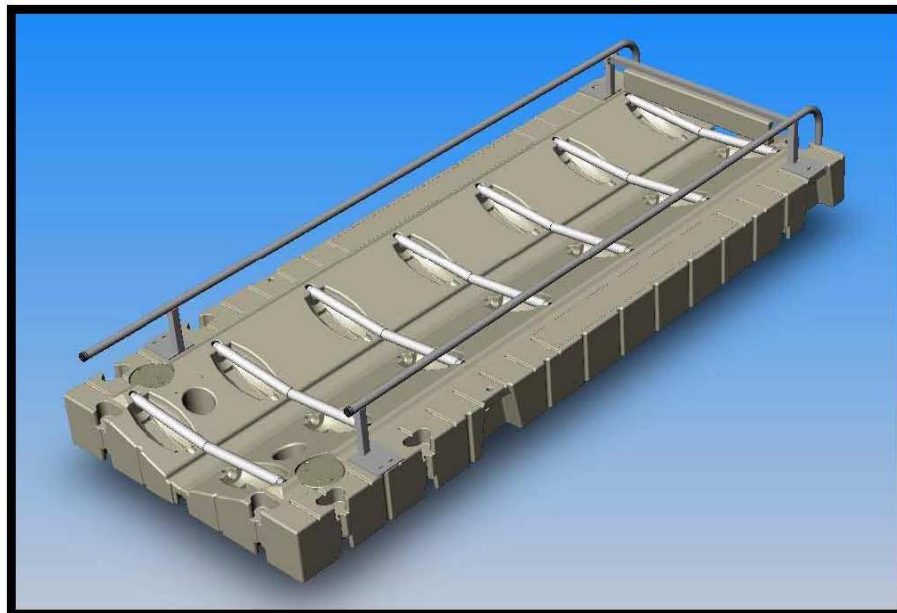

500901R   **EZ Launch® for Kayaks & Canoes - Right Hand Extension (Port not Included)**

Shipping Weight-   126lbs

EZ Dock Inc. 878 Highway 60 • Monett, MO 65708 • 888-654-8168 • fax: 417-235-2232 • www.ez-dock.com