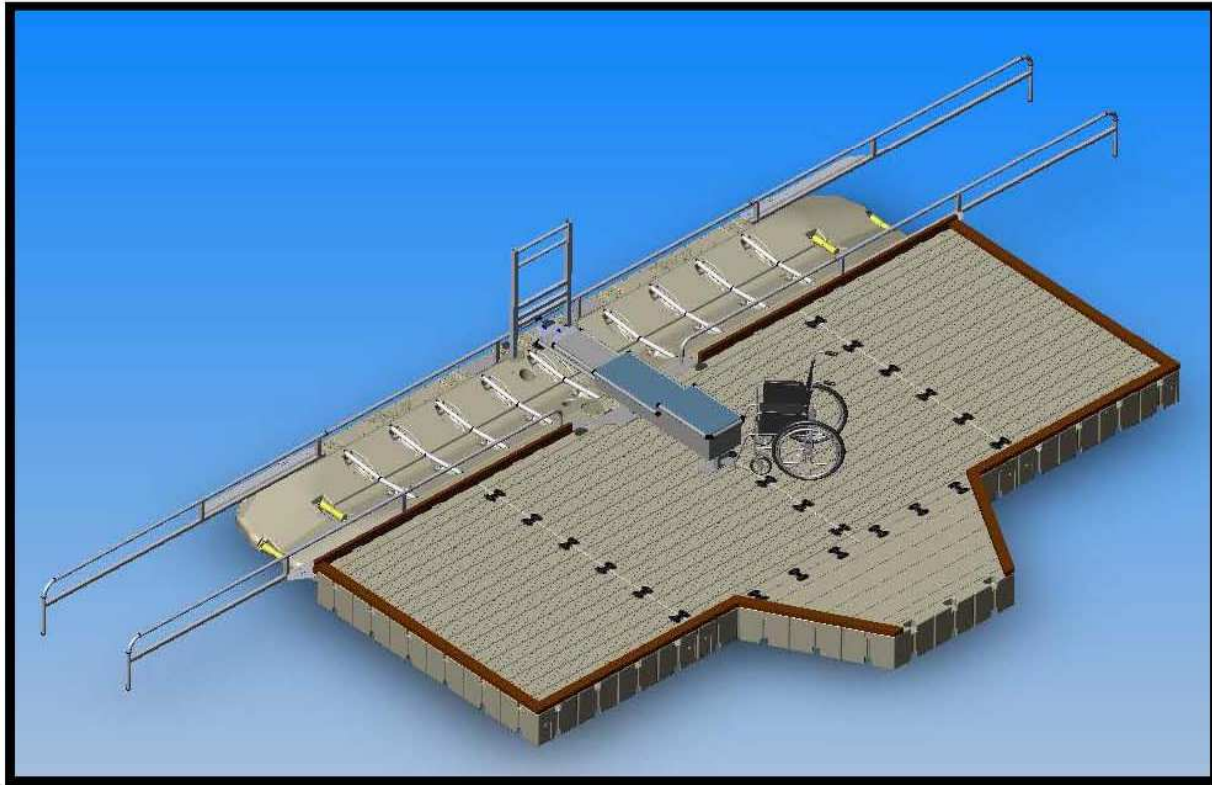

Implementation Date: May 2010

EZ Launch for Kayaks & Canoes and Accessible Transfer System

EZ Launch® for Kayaks & Canoes and EZ Launch® Accessible Transfer System

The EZ Launch for Kayaks and Canoes was the first port system built specifically for paddlers. It's so simple and safe to use that everyone will find boarding, launching and recovery a breeze. The rollers and guide rails make it easy to "glide" on and off. It can even be configured for universal accessibility that exceeds the requirements of the ADA. EZ Launch is a floating system that adjusts to changing water levels. It provides ample "foot space" on both sides and in the front to allow for optimum access and stability. Simply put, EZ Launch provides unparalleled ease and safe access for all paddlers of all abilities, along with their gear and their vessels, when launching and docking.

The addition of the new EZ Launch Accessible Transfer System is another first that provides accessibility for individuals with disabilities. The all new EZ Launch Accessible Transfer System offers a Transfer Bench with choices of variable heights that allows easy transfer from most wheelchairs to most kayaks and canoes. The Transfer Bench has two heights for transfer from different wheelchairs and two Transfer Slide Boards to accommodate different watercraft heights. The Transfer Slide Board lands securely on a railing system that stabilizes it and provides grab bar transfer assistance for easy side movement. It is constructed of all marine grade components and the primary component is anodized aluminum. The EZ Launch Accessible Transfer System comes complete with Transfer Bench, mating support/grab rail, and all necessary hardware to attach to a standard EZ Launch System that has at least two 80"x 10' docks .