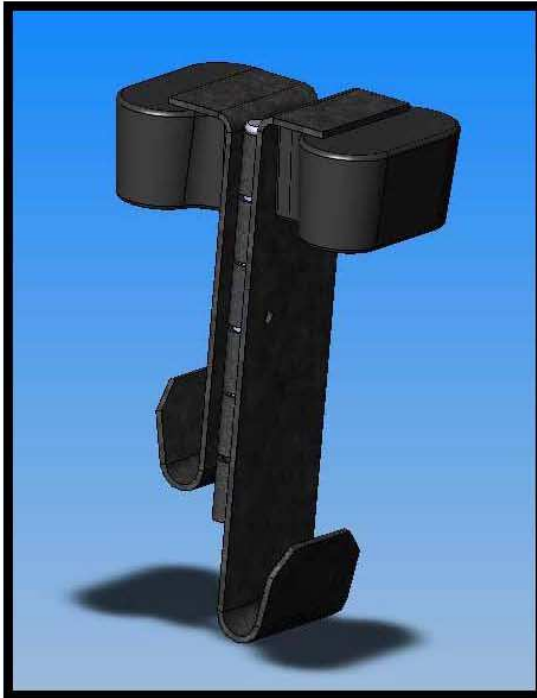

The addition of the new EZ Launch Accessible Transfer System is another first that provides accessibility for individuals with disabilities. The all new EZ Launch Accessible Transfer System offers a Transfer Bench with choices of variable heights that allows easy transfer from most wheelchairs to most kayaks and canoes. The Transfer Bench has two heights for transfer from different wheelchairs and two Transfer Slide Boards to accommodate different watercraft heights. The Transfer Slide Board lands securely on a railing system that stabilizes it and provides grab bar transfer assistance for easy side movement. It is constructed of all marine grade components and the primary component is anodized aluminum. The EZ Launch Accessible Transfer System comes complete with Transfer Bench, mating support/grab rail, and all necessary hardware to attach to a standard EZ Launch System that has at least two 80"x 10' docks .

Shipping Weight- 55lbs

500906R EZ Launch® for Kayaks & Canoes - Right Barrier Hand Railing (Tall Barrier Railing and Attachment Hardware only) Barrier handrail may be attached to both entry and extension ports for “Drive-thru” or “One-way” options.

Shipping Weight- 55lbs

EZ Dock Inc. 878 Highway 60 • Monett, MO 65708 • 888-654-8168 • fax: 417-235-2232 • www.ez-dock.com

Product Announcement

This EZ Dock Adjustable Adapter Dock-to-EZ Launch connection is used for attachment of the EZ Launch to either the standard freeboard height or a ballasted dock. The bracket features a vertical pin and connects to the both the dock and the port using our standard hardware connectors. Kit comes complete with all brackets and hardware for a pair of connections. Only available in Stainless Steel.