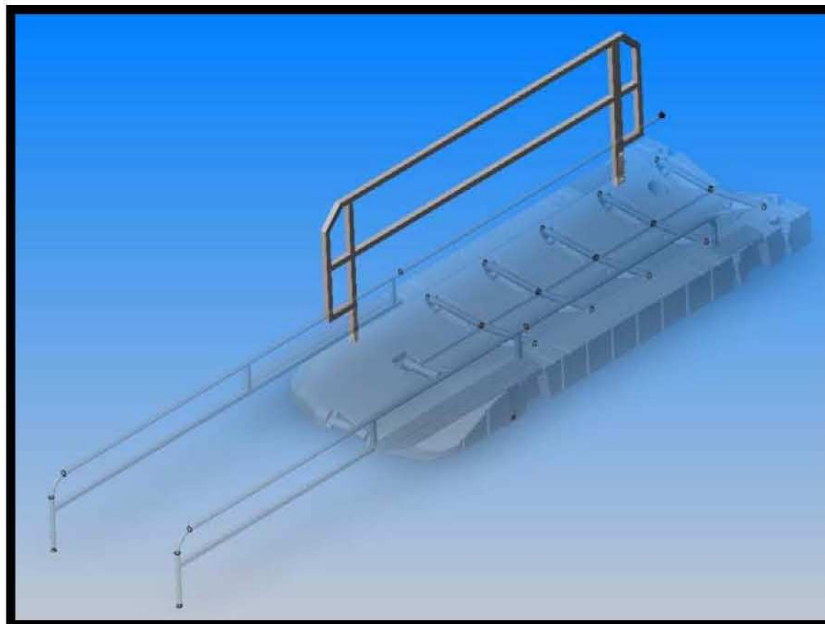

Shipping Weight- 126lbs

EZ Dock Inc. 878 Highway 60 • Monett, MO 65708 • 888-654-8168 • fax: 417-235-2232 • www.ez-dock.com

Product Announcement

500906L EZ Launch® for Kayaks & Canoes - Left Barrier Hand Railing (Tall Barrier Railing and Attachment Hardware only) Barrier handrail may be attached to both entry and extension ports for “Drive-thru” or “One-way” options.

Shipping Weight- 55lbs

500906R EZ Launch® for Kayaks & Canoes - Right Barrier Hand Railing (Tall Barrier Railing and Attachment Hardware only) Barrier handrail may be attached to both entry and extension ports for “Drive-thru” or “One-way” options.