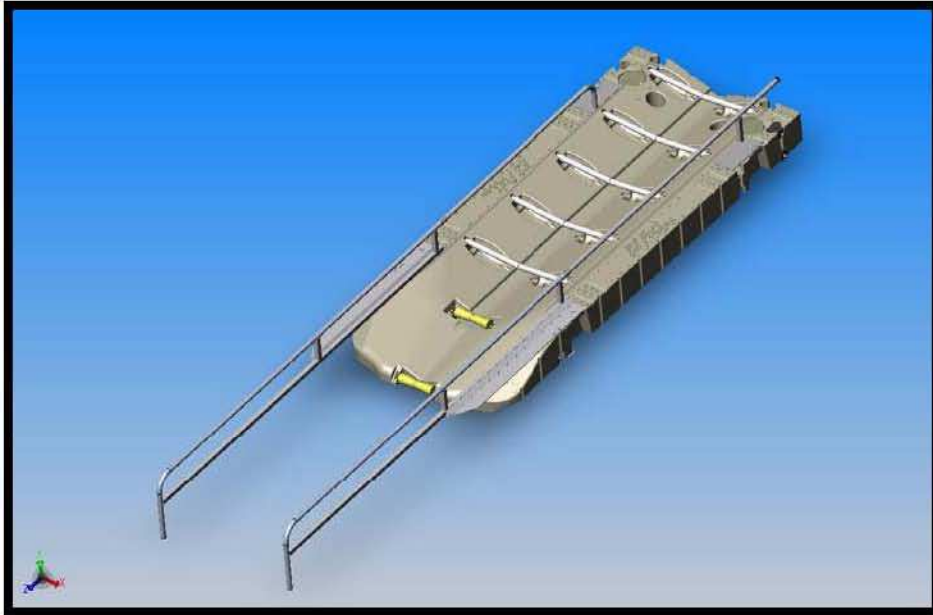

Product Announcement

500900L   **EZ Launch® for Kayaks & Canoes - Left Hand Entry (Port not Included)**

Shipping Weight-   126lbs