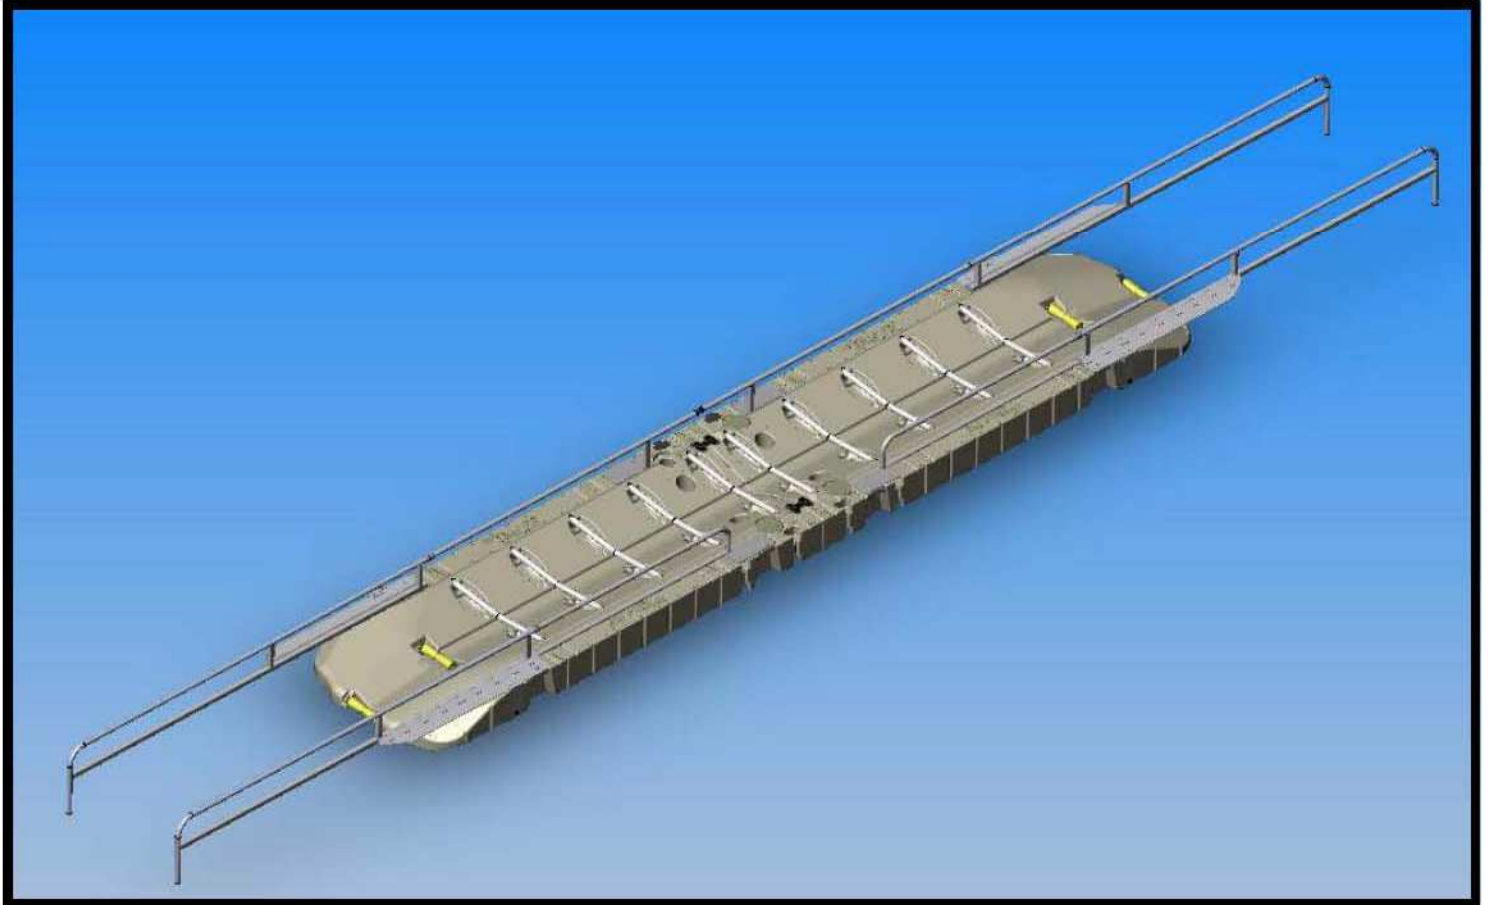

EZ Launch® for Kayaks & Canoes - Package 500950 KIT, KAYAK LAUNCH "DRIVE THRU" w/Ports

BOM for 500950- KIT, KAYAK LAUNCH "DRIVE THRU" w/Ports

500900L	Kit, Left Kayak Launch Entry with Rails	1EA
500900R	Kit, Right Kayak Launch Entry with Rails	1EA
301208	Kit, Coupler Set P-MAX to P-MAX	1EA
206030PW	PWC Lift Section EZ Port MAX	2EA

Anchorage, Attachments, and Gangway NOT Included

EZ Dock Inc. 878 Highway 60 • Monett, MO 65708 • 888-654-8168 • fax: 417-235-2232 • www.ez-dock.com