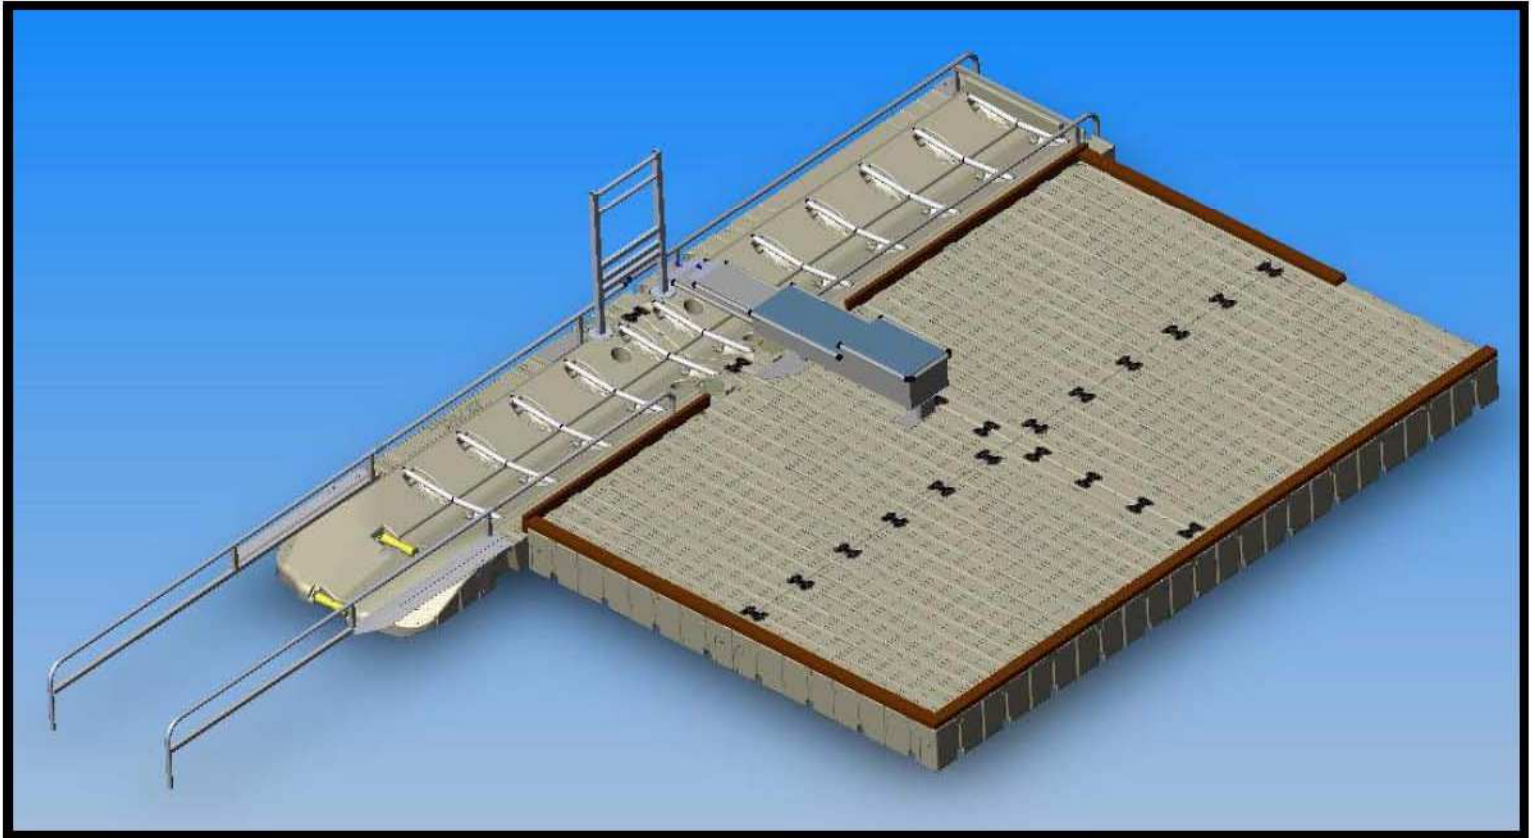

The addition of the new EZ Launch Accessible Transfer System is another first that provides accessibility for individuals with disabilities. The all new EZ Launch Accessible Transfer System offers a Transfer Bench with choices of variable heights that allows easy transfer from most wheelchairs to most kayaks and canoes. The Transfer Bench has two heights for transfer from different wheelchairs and two Transfer Slide Boards to accommodate different watercraft heights. The Transfer Slide Board lands securely on a railing system that stabilizes it and provides grab bar transfer assistance for easy side movement. It is constructed of all marine grade components and the primary component is anodized aluminum. The EZ Launch Accessible Transfer System comes complete with Transfer Bench, mating support/grab rail, and all necessary hardware to attach to a standard EZ Launch System that has at least two 80"x 10' docks .

KIT, KAYAK LAUNCH "One Way" Right w/Ports + Dock + Accessible Transfer System

BOM for 500963R - KIT, KAYAK LAUNCH "One Way" Right w/Ports + Dock + Accessible Transfer System

500900R	Kit, Right Kayak Launch Entry with Rails	1EA
500901R	Kit, Right Kayak Launch Entry with Rails	1EA
500890	Kit, Transfer Slide Bench w/Grab Rail	1EA
301208	Kit, Coupler Set P-MAX to P-MAX	1EA
100757SS	Kit, Adjustable Adaptor Dock to EZ Launch	1EA
206030PW	PWC Lift Section EZ Port MAX	1EA
206031PW	PWC Lift Section Extension EZ Port MAX	1EA
208010	Dock Sections 80"x120"	4EA
301100	Kit, Coupler Rubber Set	20EA
35116	Security Curbing 2"x 4"x 10' Brown	5EA
35118	Security Curbing 2"x 6"x 10' Brown	2EA