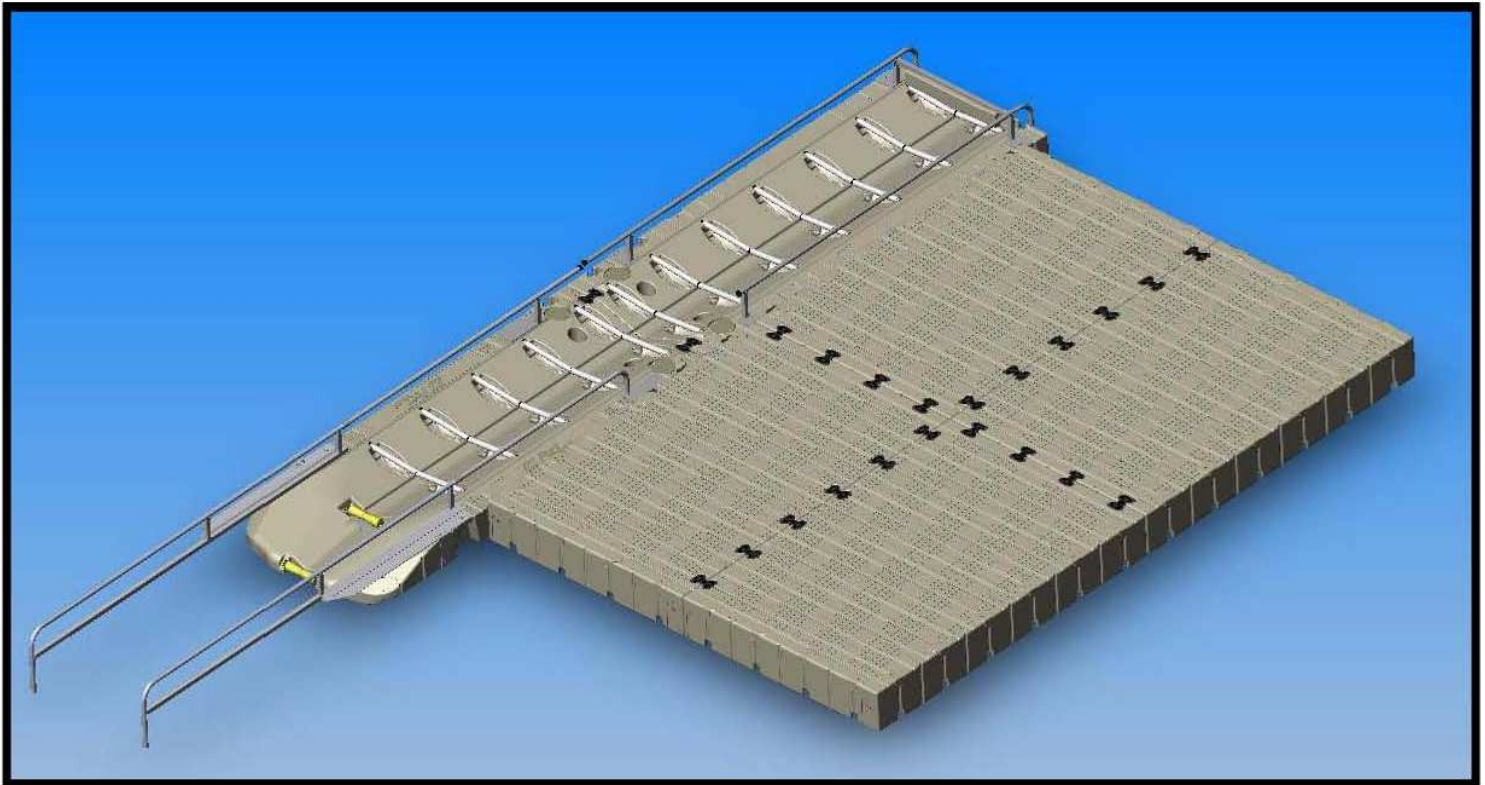

BOM for 500962R - KIT, KAYAK LAUNCH “One Way” Right w/Ports + Dock

500900R	Kit, Right Kayak Launch Entry with Rails	1EA	
500901R	Kit, Right Kayak Launch Extension with Rails	1EA	
301208	Kit, Coupler Set P-MAX to P-MAX	1EA	
100757SS	Kit, Adjustable Adaptor Dock to EZ Launch	1EA	
206030PW	PWC Lift Section EZ Port MAX	1EA	
206031PW	PWC Lift Section Extension EZ Port MAX	1EA	
208010	Dock Sections 80"x120"	4EA	
301100	Kit, Coupler Rubber Set	20EA	
			Anchorage, Attachments, and Gangway NOT Included

EZ Dock Inc. 878 Highway 60 • Monett, MO 65708 • 888-654-8168 • fax: 417-235-2232 • www.ez-dock.com