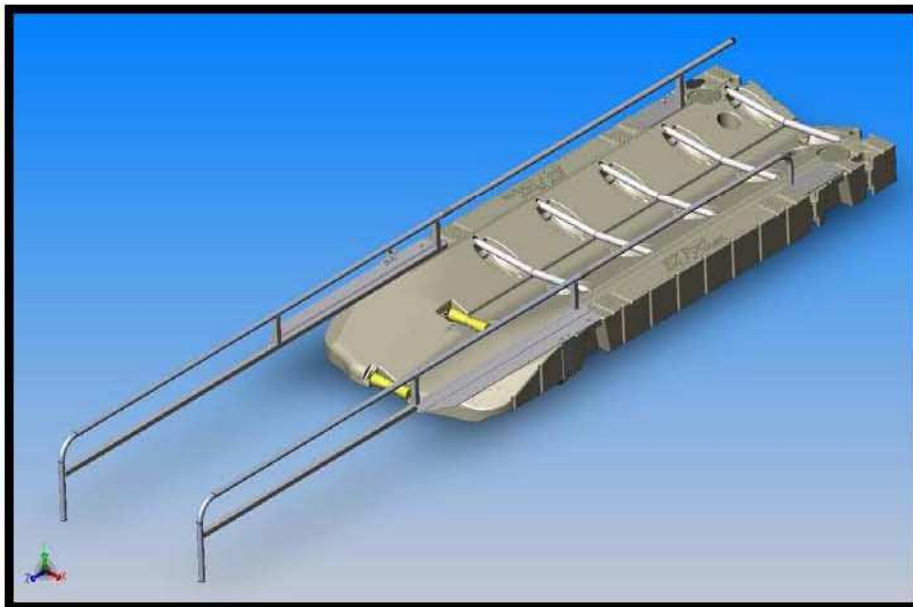

500900R   **EZ Launch® for Kayaks & Canoes - Right Hand Entry (Port not Included)**

Shipping Weight-   126lbs

EZ Dock Inc. 878 Highway 60 • Monett, MO 65708 • 888-654-8168 • fax: 417-235-2232 • www.ez-dock.com