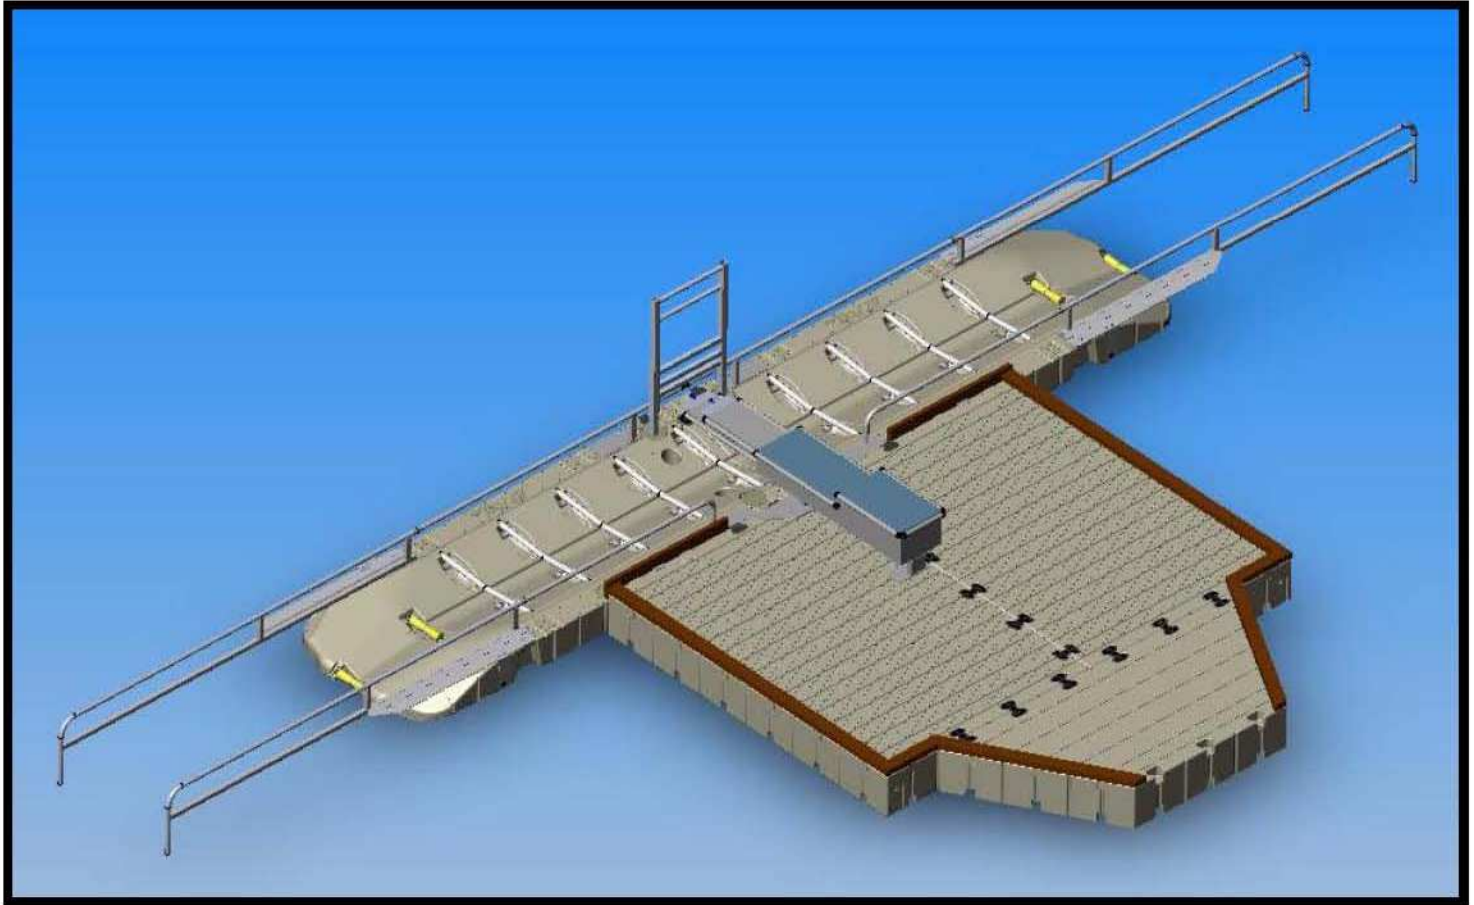

KIT, KAYAK LAUNCH "DRIVE THRU" w/Ports + Dock + Accessible Transfer System

BOM for 500953 - KIT, KAYAK LAUNCH "DRIVE THRU" w/Ports + Dock + Accessible Transfer System

500900L	Kit, Left Kayak Launch Entry with Rails	1EA
500900R	Kit, Right Kayak Launch Entry with Rails	1EA
500890	Kit, Transfer Slide Bench w/Grab Rail	1EA
301208	Kit, Coupler Set P-MAX to P-MAX	1EA
100757SS	Kit, Adjustable Adaptor Dock to EZ Launch	1EA
206030PW	PWC Lift Section EZ Port MAX	2EA
208010	Dock Sections 80"x120"	2EA
260120	Dock Section Half Hex	1EA
301100	Kit, Coupler Rubber Set	12EA
35116	Security Curbing 2"x 4"x 10' Brown	4EA
35118	Security Curbing 2"x 6"x 10' Brown	1EA