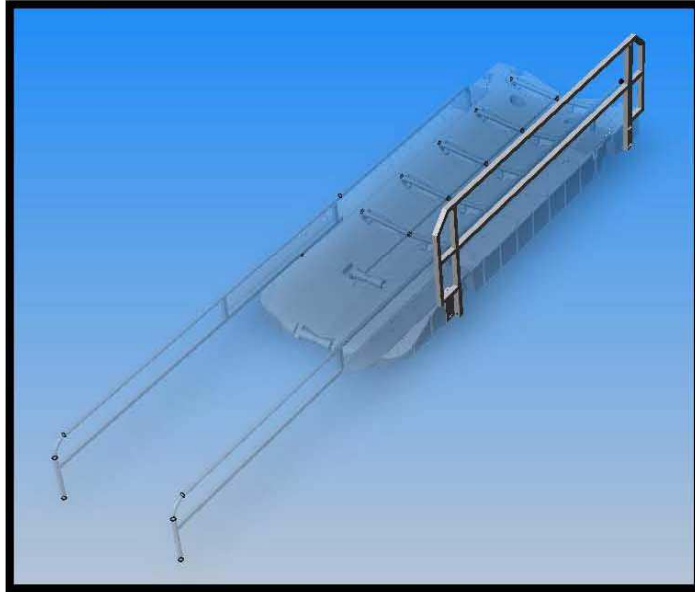

Product Announcement

500906L EZ Launch® for Kayaks & Canoes - Left Barrier Hand Railing (Tall Barrier Railing and Attachment Hardware only) Barrier handrail may be attached to both entry and extension ports for “Drive-thru” or “One-way” options.

Shipping Weight- 55lbs