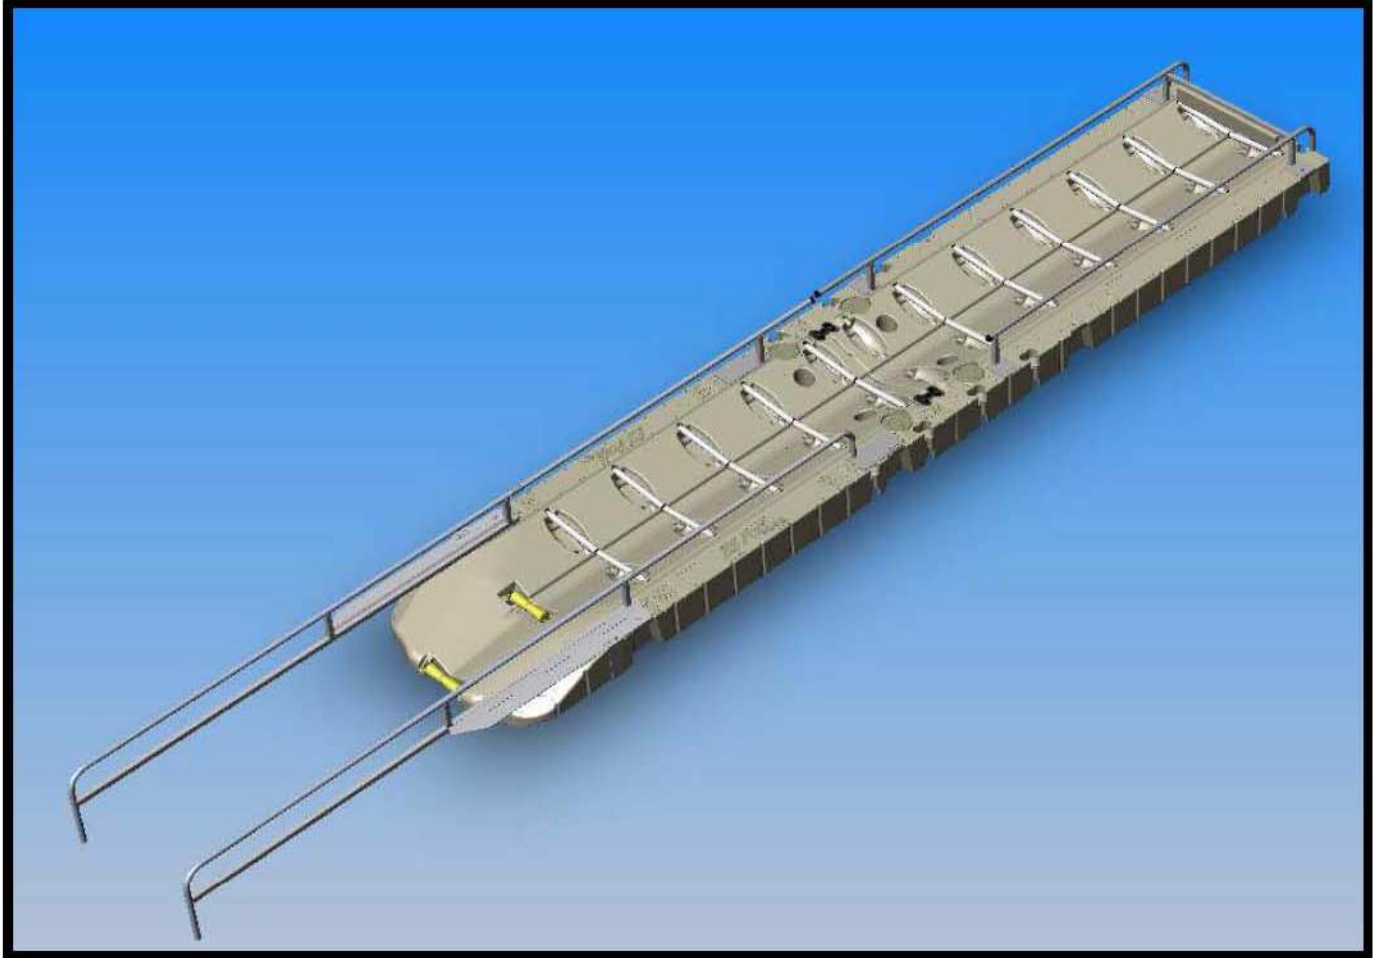

BOM for 500960R - KIT, KAYAK LAUNCH "DRIVE One Way" Right w/Ports

500900R	Kit, Right Kayak Launch Extension with Rails	1EA
500901R	Kit, Right Kayak Launch Entry with Rails	1EA
301208	Kit, Coupler Set P-MAX to P-MAX	1EA
206030PW	PWC Lift Section Entry EZ Port MAX	1EA
206031PW	PWC Lift Section Extension EZ Port MAX	1EA

Anchorage, Attachments, and Gangway NOT Included

EZ Dock Inc. 878 Highway 60 • Monett, MO 65708 • 888-654-8168 • fax: 417-235-2232 • www.ez-dock.com