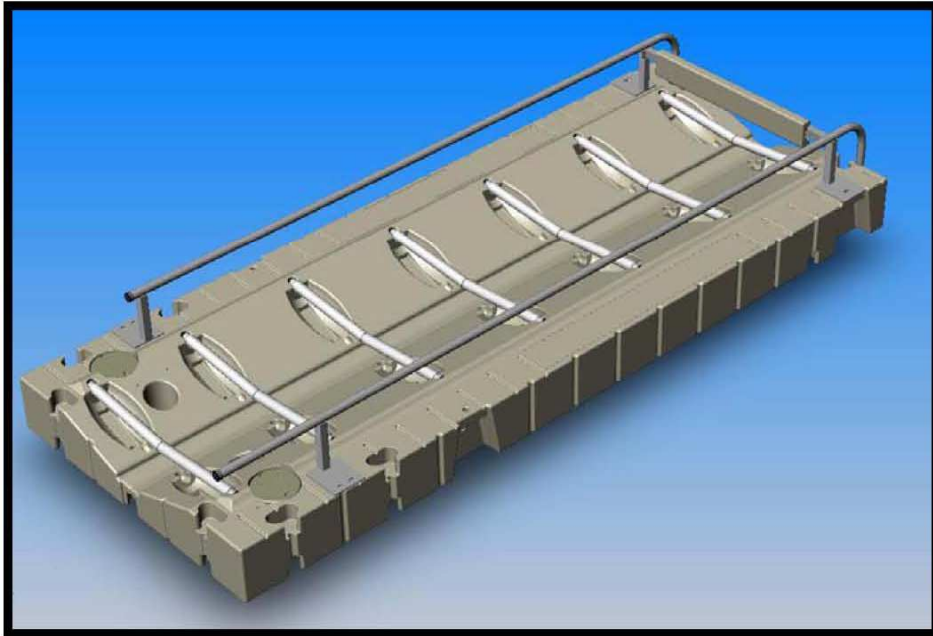

Product Announcement

500901L   **EZ Launch® for Kayaks & Canoes - Left Hand Extension (Port not Included)**

Shipping Weight-   126lbs