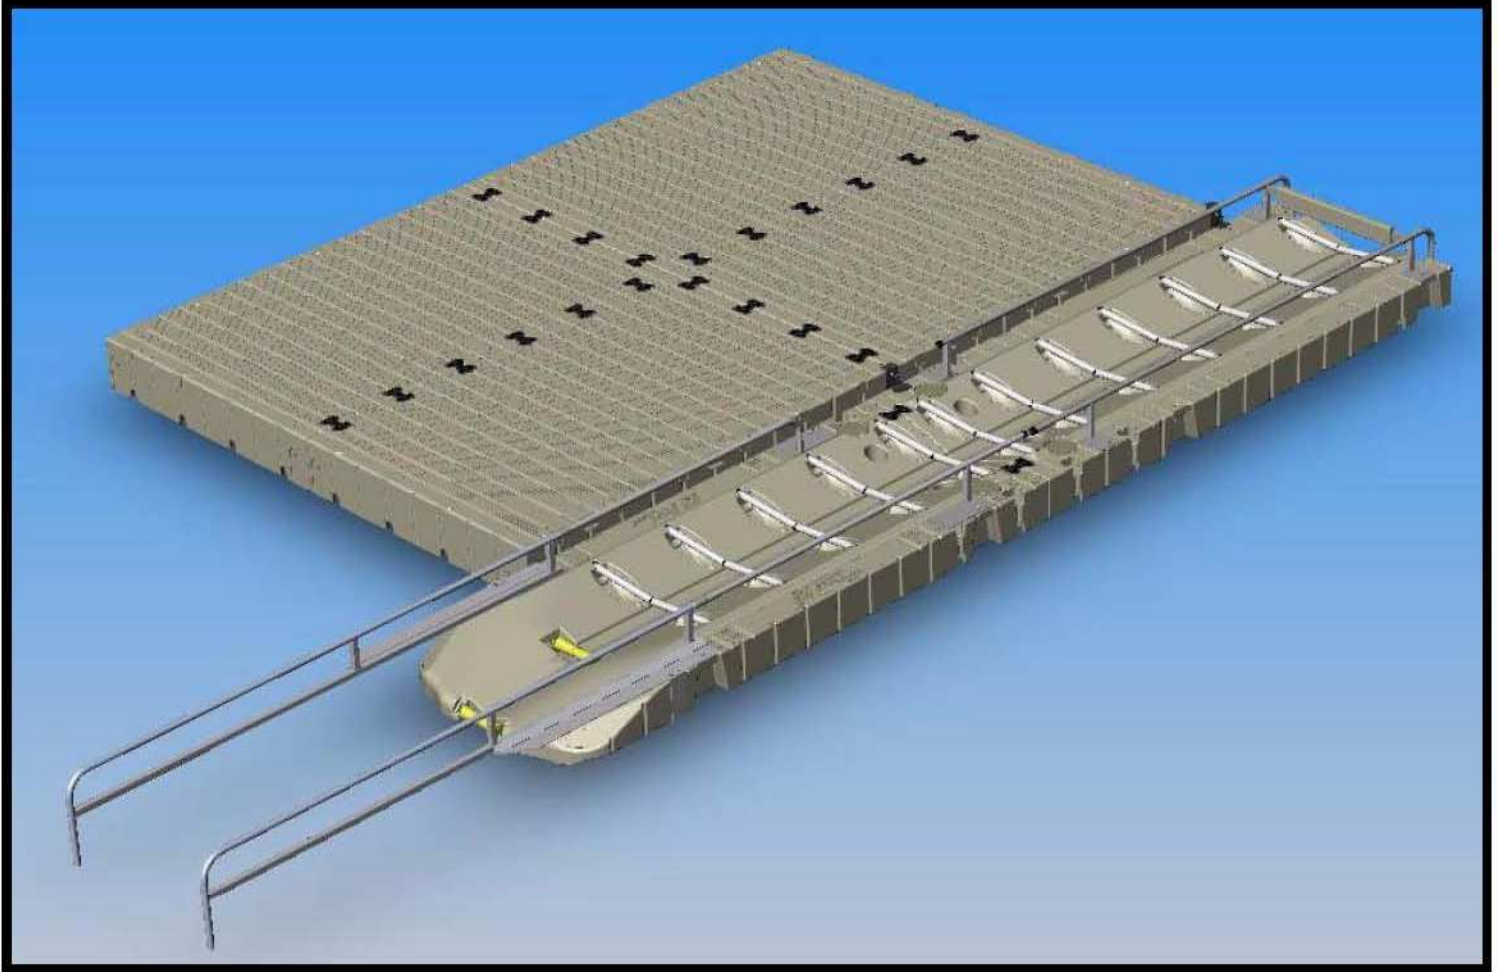

EZ Launch® or Kayaks & Canoes - Package 500962L KIT, KAYAK LAUNCH "One Way" Left w/Ports + Dock

BOM for 500962L - KIT, KAYAK LAUNCH "One Way" Left w/Ports + Dock

500900L	Kit, Left Kayak Launch Entry with Rails	1EA	
500901L	Kit, Left Kayak Launch Extension with Rails	1EA	
301208	Kit, Coupler Set P-MAX to P-MAX	1EA	
100757SS	Kit, Adjustable Adaptor Dock to EZ Launch	1EA	
206030PW	PWC Lift Section EZ Port MAX	1EA	
206031PW	PWC Lift Section Extension EZ Port MAX	1EA	
208010	Dock Sections 80"x120"	4EA	
301100	Kit, Coupler Rubber Set	20EA	
			Anchorage, Attachments, and Gangway NOT Included

EZ Dock Inc. 878 Highway 60 • Monett, MO 65708 • 888-654-8168 • fax: 417-235-2232 • www.ez-dock.com