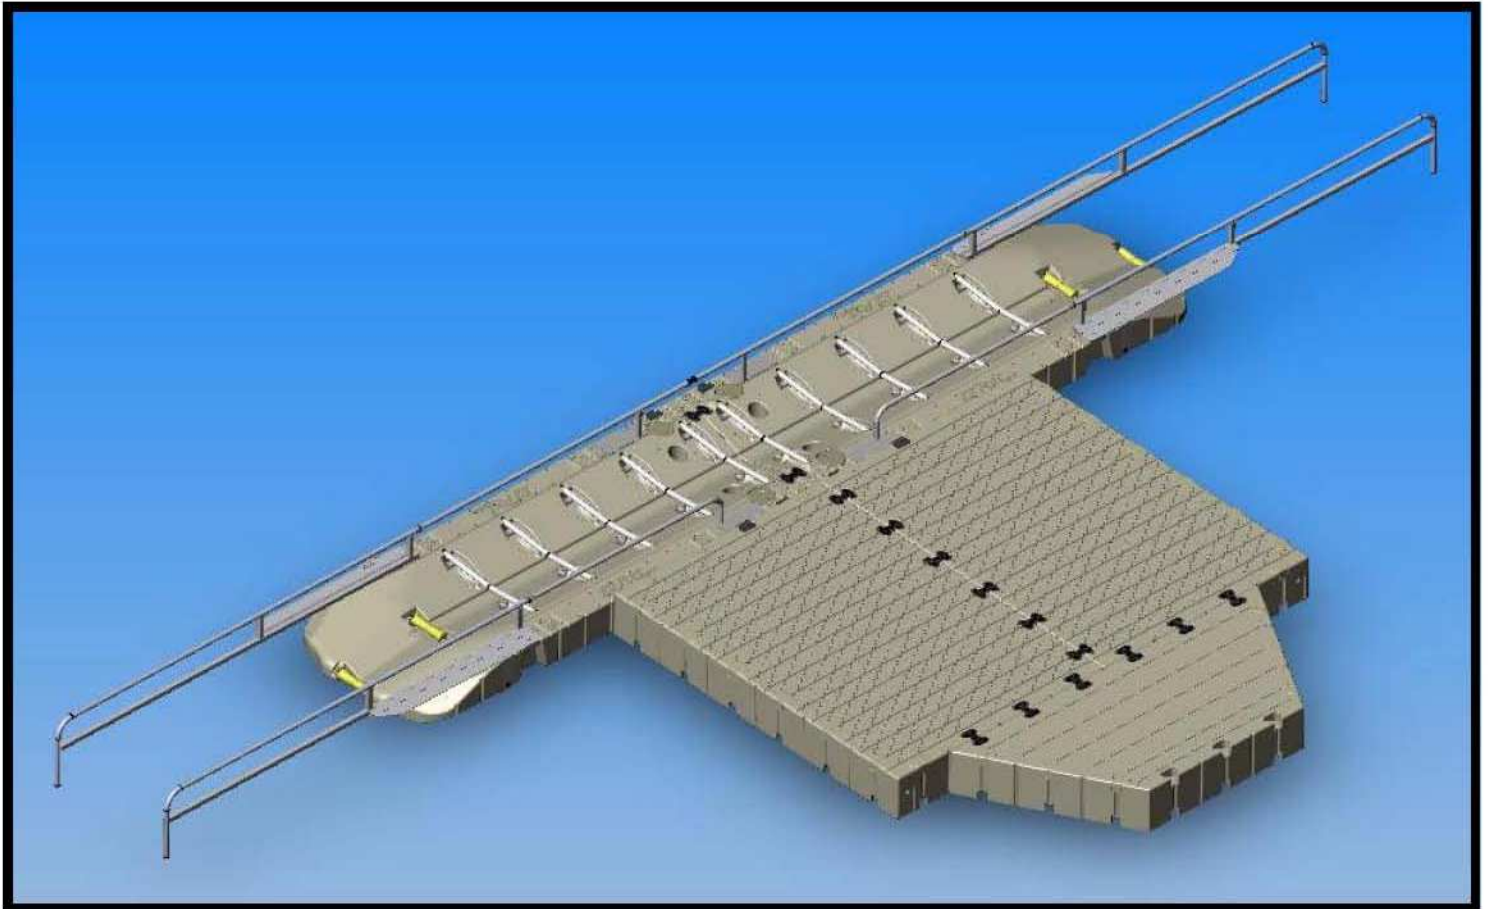

EZ Launch® for Kayaks & Canoes - Package 500952 KIT, KAYAK LAUNCH "DRIVETHRU" w/Ports + Docks

BOM for 500952 - KIT, KAYAK LAUNCH "DRIVE THRU" w/Ports + Dock

500900L	Kit, Left Kayak Launch Entry with Rails	1EA
500900R	Kit, Right Kayak Launch Entry with Rails	1EA
301208	Kit, Coupler Set P-MAX to P-MAX	1EA
100757SS	Kit, Adjustable Adaptor Dock to EZ Launch	1EA
206030PW	PWC Lift Section EZ Port MAX	2EA
208010	Dock Sections 80"x120"	2EA
260120	Dock Section Half Hex	1EA
301100	Kit, Coupler Rubber Set	12EA

Anchorage, Attachments, and Gangway NOT Included

EZ Dock Inc. 878 Highway 60 • Monett, MO 65708 • 888-654-8168 • fax: 417-235-2232 • www.ez-dock.com