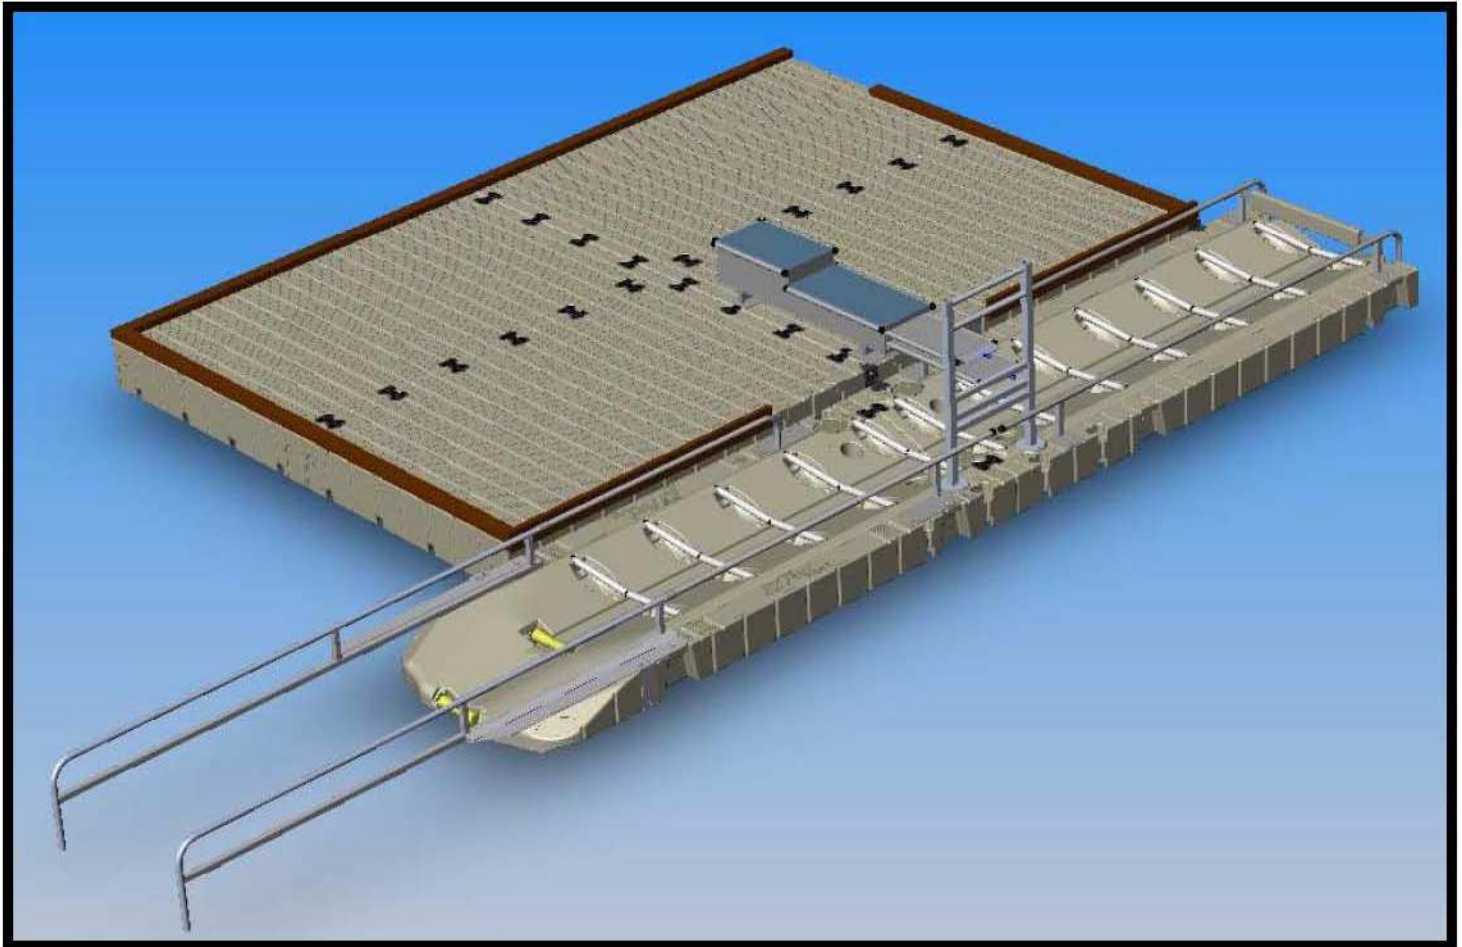

The addition of the new EZ Launch Accessible Transfer System is another first that provides accessibility for individuals with disabilities. The all new EZ Launch Accessible Transfer System offers a Transfer Bench with choices of variable heights that allows easy transfer from most wheelchairs to most kayaks and canoes. The Transfer Bench has two heights for transfer from different wheelchairs and two Transfer Slide Boards to accommodate different watercraft heights. The Transfer Slide Board lands securely on a railing system that stabilizes it and provides grab bar transfer assistance for easy side movement. It is constructed of all marine grade components and the primary component is anodized aluminum. The EZ Launch Accessible Transfer System comes complete with Transfer Bench, mating support/grab rail, and all necessary hardware to attach to a standard EZ Launch System that has at least two 80"x 10' docks .

BOM for 500963L - KIT, KAYAK LAUNCH "One Way" Left w/Ports + Dock + Accessible Transfer System

500900L	Kit, Left Kayak Launch Entry with Rails	1EA
500901L	Kit, Left Kayak Launch Entry with Rails	1EA
500890	Kit, Transfer Slide Bench w/Grab Rail	1EA
301208	Kit, Coupler Set P-MAX to P-MAX	1EA
100757SS	Kit, Adjustable Adaptor Dock to EZ Launch	1EA
206030PW	PWC Lift Section EZ Port MAX	1EA
206031PW	PWC Lift Section Extension EZ Port MAX	1EA
208010	Dock Sections 80"x120"	4EA
301100	Kit, Coupler Rubber Set	20EA
35116	Security Curbing 2"x 4"x 10' Brown	5EA
35118	Security Curbing 2"x 6"x 10' Brown	2EA