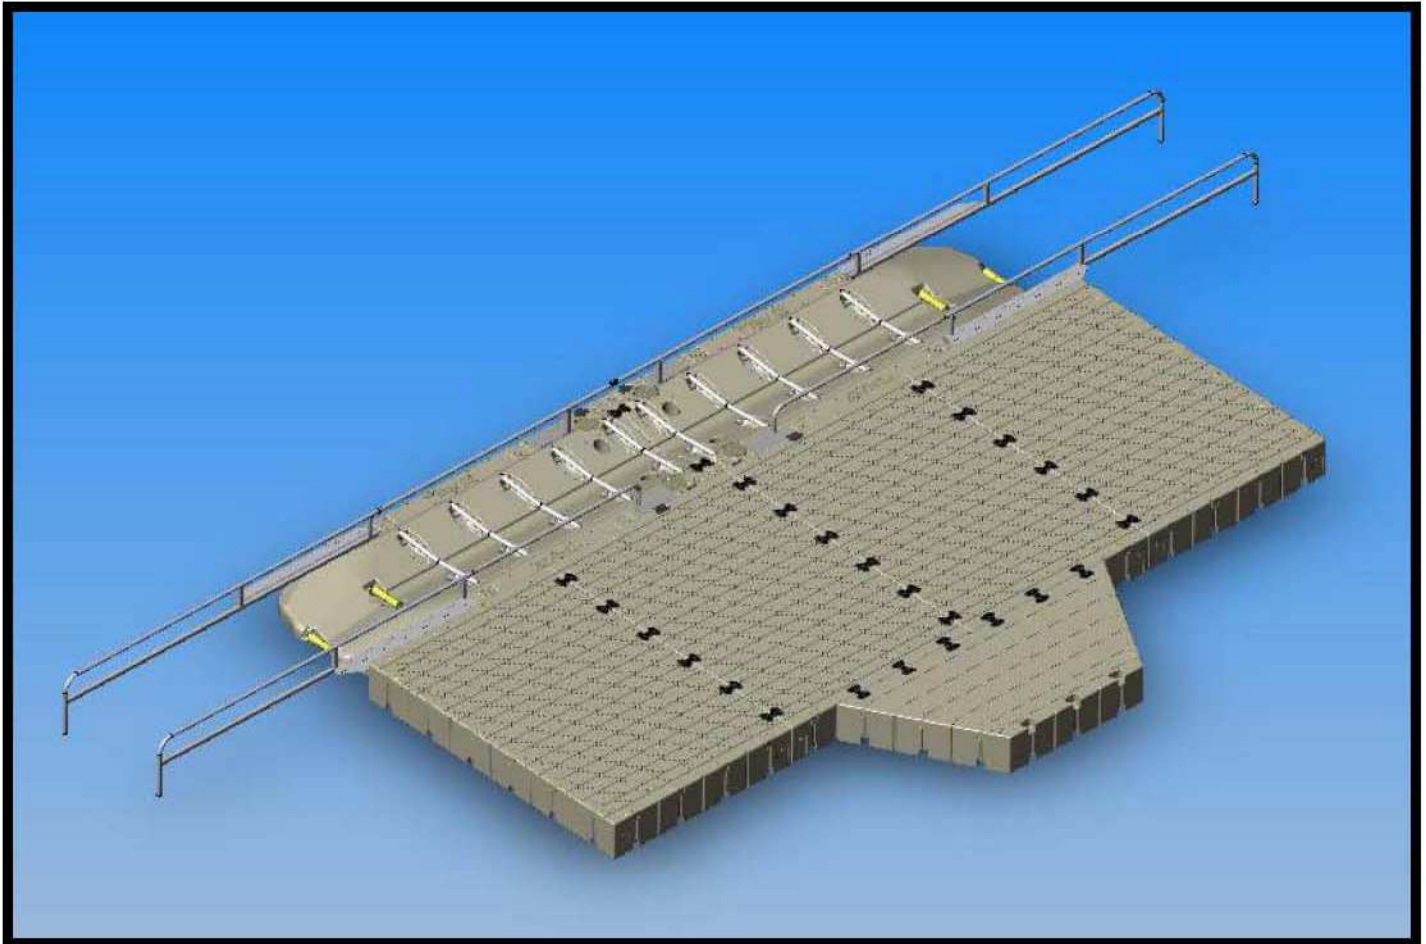

BOM for 500955- KIT, KAYAK LAUNCH "DRIVE THRU" w/Ports + Large Dock

500900L	Kit, Left Kayak Launch Entry with Rails	1EA
500900R	Kit, Right Kayak Launch Entry with Rails	1EA
301208	Kit, Coupler Set P-MAX to P-MAX	1EA
100757SS	Kit, Adjustable Adaptor Dock to EZ Launch	1EA
206030PW	PWC Lift Section EZ Port MAX	2EA
208010	Dock Sections 80"x120"	4EA
260120	Dock Section Half Hex	1EA
301100	Kit, Coupler Rubber Set	24EA

Anchorage, Attachments, and Gangway NOT Included

EZ Dock Inc. 878 Highway 60 • Monett, MO 65708 • 888-654-8168 • fax: 417-235-2232 • www.ez-dock.com