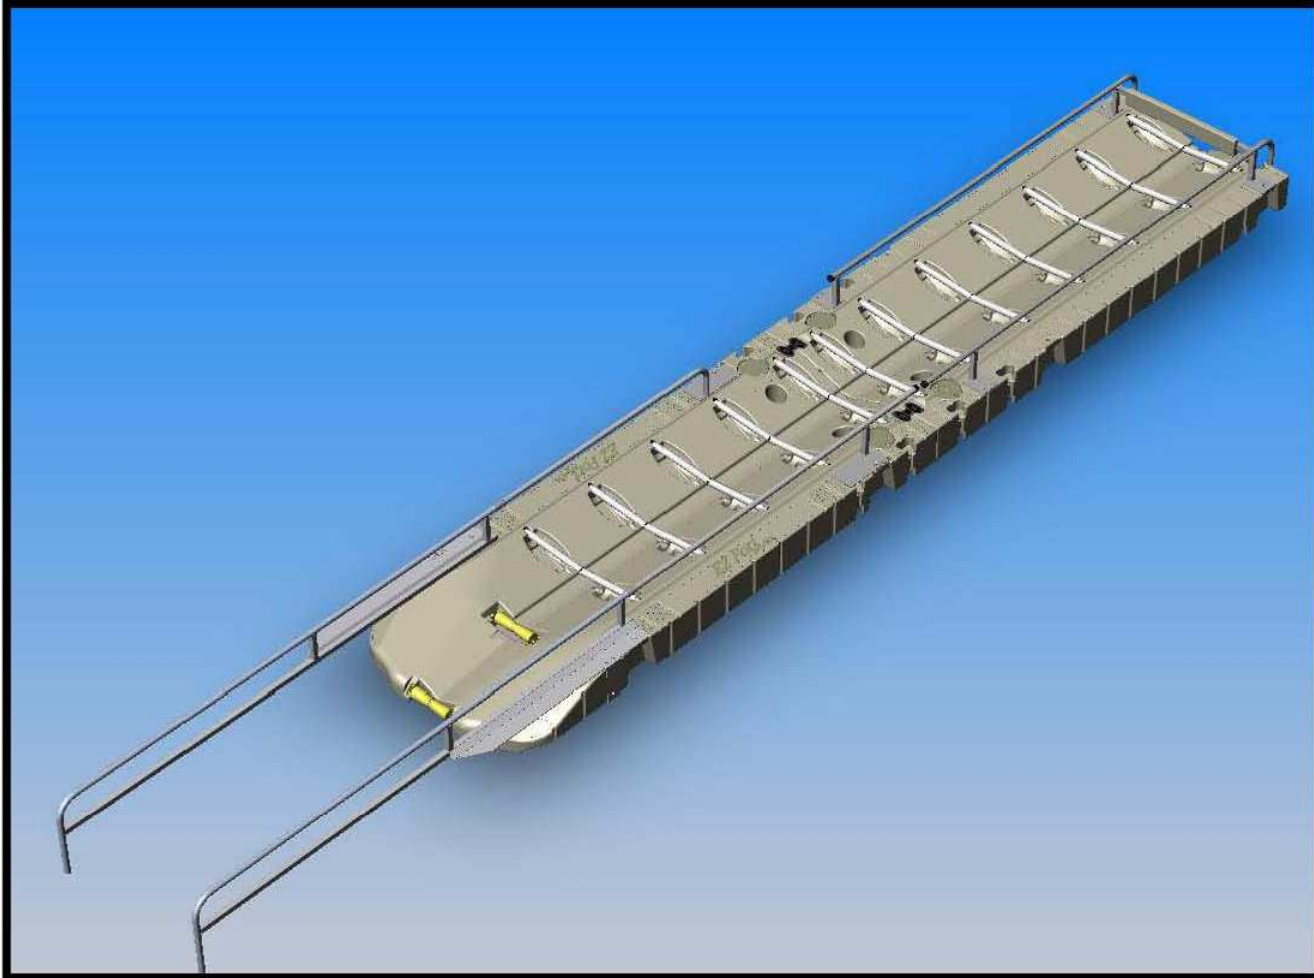

EZ Launch® for Kayaks & Canoes - Package 500960L KIT, KAYAK LAUNCH "One Way" Left w/Ports

BOM for 500960- KIT, KAYAK LAUNCH "DRIVE One Way" Left w/Ports

500900L	Kit, Left Kayak Launch Entry with Rails	1EA
500901L	Kit, Left Kayak Launch Extension with Rails	1EA
301208	Kit, Coupler Set P-MAX to P-MAX	1EA
206030PW	PWC Lift Section Entry EZ Port MAX	1EA
206031PW	PWC Lift Section Extension EZ Port MAX	1EA

Anchorage, Attachments, and Gangway NOT Included

EZ Dock Inc. 878 Highway 60 • Monett, MO 65708 • 888-654-8168 • fax: 417-235-2232 • www.ez-dock.com