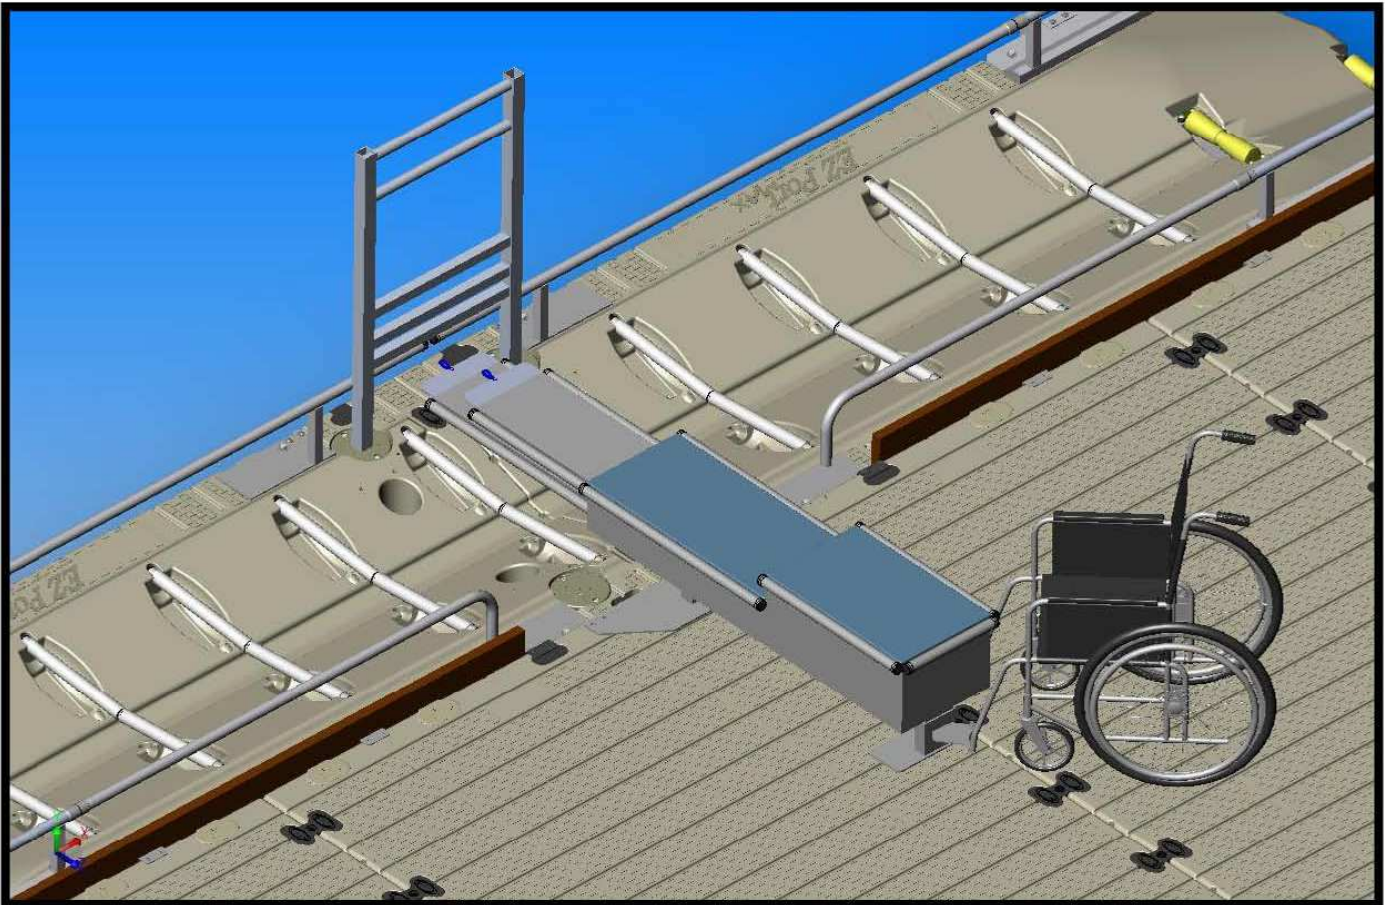

The addition of the new EZ Launch Accessible Transfer System is another first that provides accessibility for individuals with disabilities. The all new EZ Launch Accessible Transfer System offers a Transfer Bench with choices of variable heights that allows easy transfer from most wheelchairs to most kayaks and canoes. The Transfer Bench has two heights for transfer from different wheelchairs and two Transfer Slide Boards to accommodate different watercraft heights. The Transfer Slide Board lands securely on a railing system that stabilizes it and provides grab bar transfer assistance for easy side movement. It is constructed of all marine grade components and the primary component is anodized aluminum. The EZ Launch Accessible Transfer System comes complete with Transfer Bench, mating support/grab rail, and all necessary hardware to attach to a standard EZ Launch System that has at least two 80"x 10' docks .

KIT, EZ LAUNCH ACCESSIBLE TRANSFER SYSTEM w/SUPPORT GRAB RAIL

500890 Kit, Accessible Transfer System w/Support Grab Rail

Shipping Weight- 350lbs

The all new EZ Launch Accessible Transfer System offers a transfer bench with choices of variable heights that allows easy transfer from most wheelchairs to most kayaks and canoes. The transfer bench has two heights for transfer from different wheelchairs and two transfer slide boards to accommodate different watercraft heights. The transfer slide board lands securely on a railing system that stabilizes the slide board and provides grab bar transfer assistance for easy side movement. It is constructed of all marine grade components with primary component being anodized aluminum. The EZ Launch Accessible Transfer System comes complete with Transfer Bench, mating support/grab rail, and all attachment hardware to attach to a Standard EZ Launch System that has at least two 80"x 10' docks.