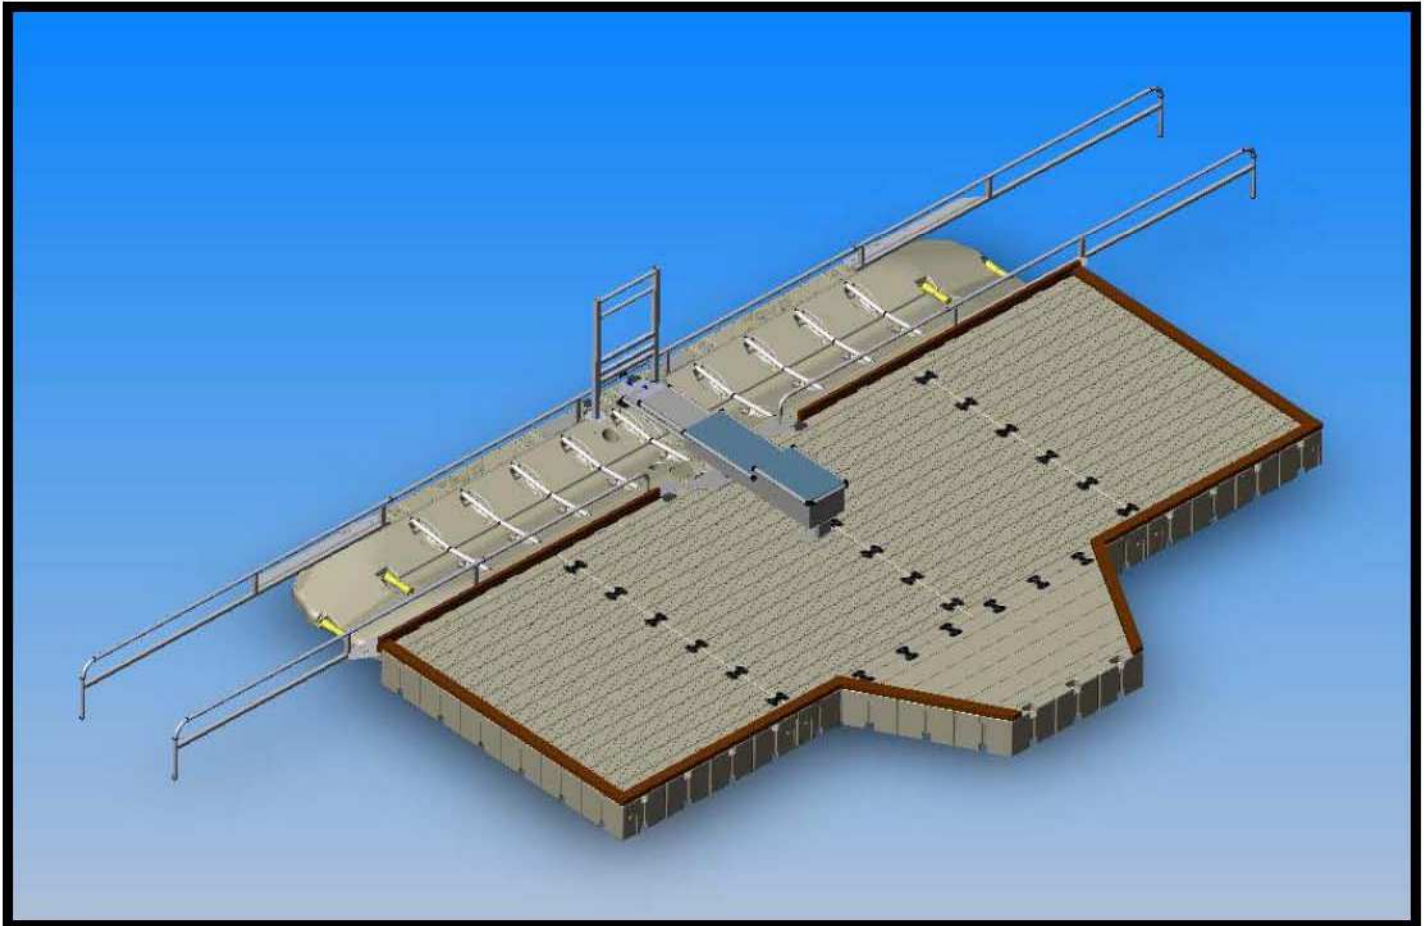

KIT, KAYAK LAUNCH "DRIVE THRU" w/Ports + Large Dock + Accessible Transfer System

BOM for 500956- KIT, KAYAK LAUNCH "DRIVE THRU" w/Ports + Large Dock + Accessible Transfer System

500900L	Kit, Left Kayak Launch Entry with Rails	1EA
500900R	Kit, Right Kayak Launch Entry with Rails	1EA
500890	Kit, Transfer Slide Bench w/Grab Rail	1EA
301208	Kit, Coupler Set P-MAX to P-MAX	1EA
100757SS	Kit, Adjustable Adaptor Dock to EZ Launch	1EA
206030PW	PWC Lift Section EZ Port MAX	2EA
208010	Dock Sections 80"x120"	4EA
260120	Dock Section Half Hex	1EA
301100	Kit, Coupler Rubber Set	24EA
35116	Security Curbing 2"x 4"x 10' Brown	6EA
35118	Security Curbing 2"x 6"x 10' Brown	3EA